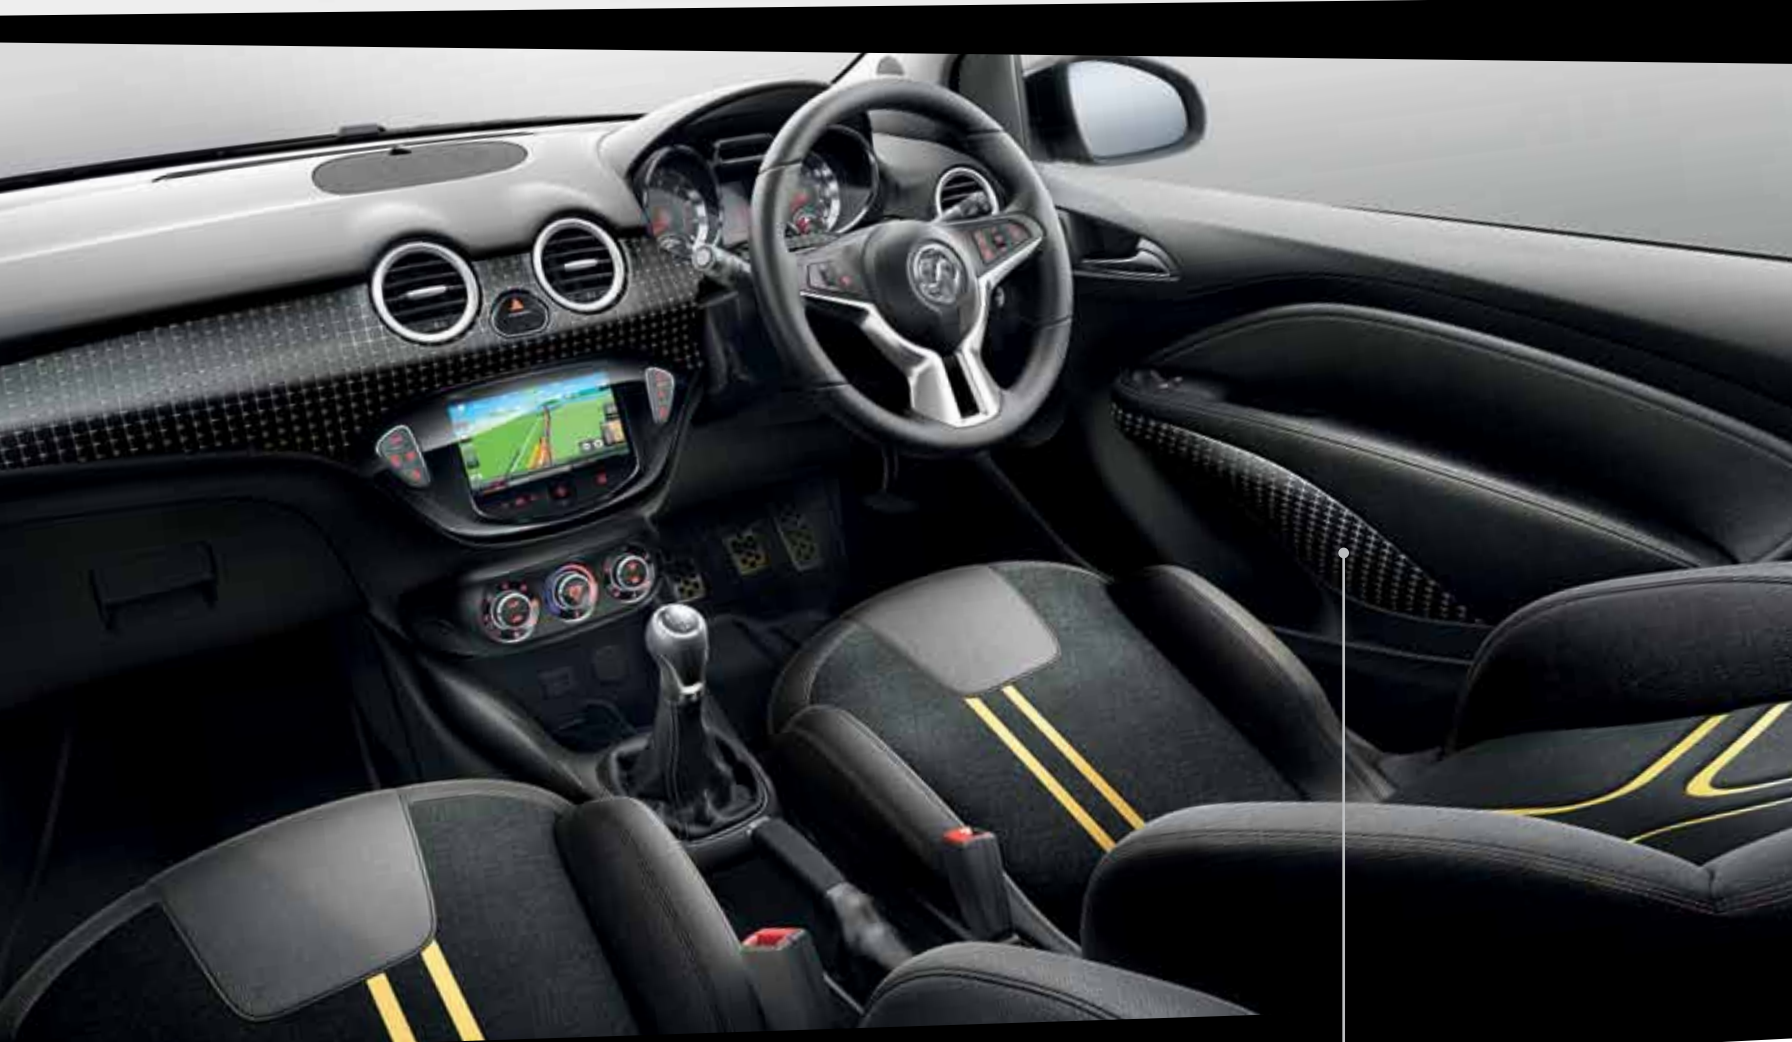

6

7

8

9

10

Ever driven a car where the night sky was on the inside. Or a chess board? Or cotton-wool clouds floating in a blue summer sky? Now's your chance! Believe it or not, you get to pick the style of the headlining. Ever wished you had more trim choices to choose from? ADAM gives you a palette of 18 facia insert colours, patterns and textures. You can even go online to see how your ADAM would look with your own choice of headlining and interior decor. Or test the Interior Light Pack that lets you switch between eight colours for your ambient lighting. If it's on an ADAM it can probably be customised.