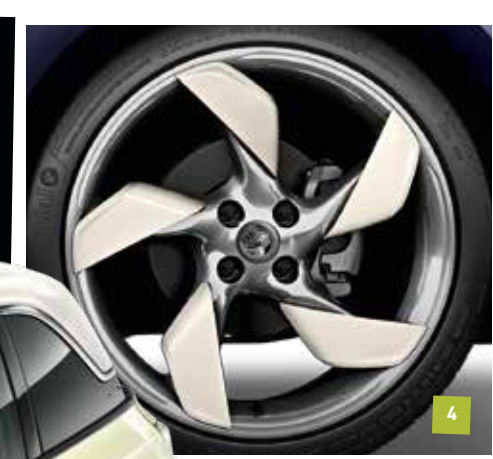

WHEELS		
16-inch 'Boomerang' alloy wheels – Technical Grey diamond-cut – with 195/55 R 16 tyres 1	166.67	200.00
17-inch 'Hurricane' alloy wheels – Manoogian or 'White my Fire' – with 215/45 R 17 tyres 2	250.00	300.00
18-inch 'Twister' alloy wheels – Technical Grey with a choice of Manoogian, 'White my Fire' or 'I'll be Black' spoke clips – with 225/35 R 18 tyres 3	750.00	900.00
18-inch 'Twister' alloy wheels – Manoogian with a choice of Technical Grey, 'White my Fire' or 'I'll be Black' spoke clips – with 225/35 R 18 tyres 4	750.00	900.00

1 = Not available in conjunction with 'James Blonde' or 'Sweet Greens' exterior colours. 2 = Not available in conjunction with fixed glass roof panel.
3 = Only available in conjunction with Multi-colour Interior Light Pack. 4 = Not available in conjunction with Sight and Light Pack One. 5 = Log on to www.vauxhalladam.co.uk and download the ADAM Range Highlights brochure for illustrations.