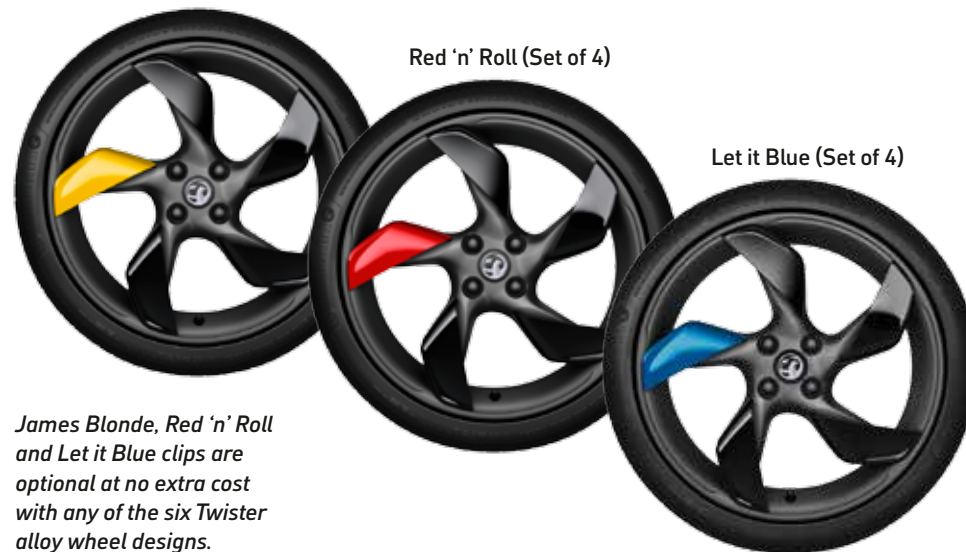

James Blonde (Set of 4)

Red 'n' Roll (Set of 4)

Let it Blue (Set of 4)

James Blonde, Red 'n' Roll and Let it Blue clips are optional at no extra cost with any of the six Twister alloy wheel designs.

ADAM SPECIFICATIONS