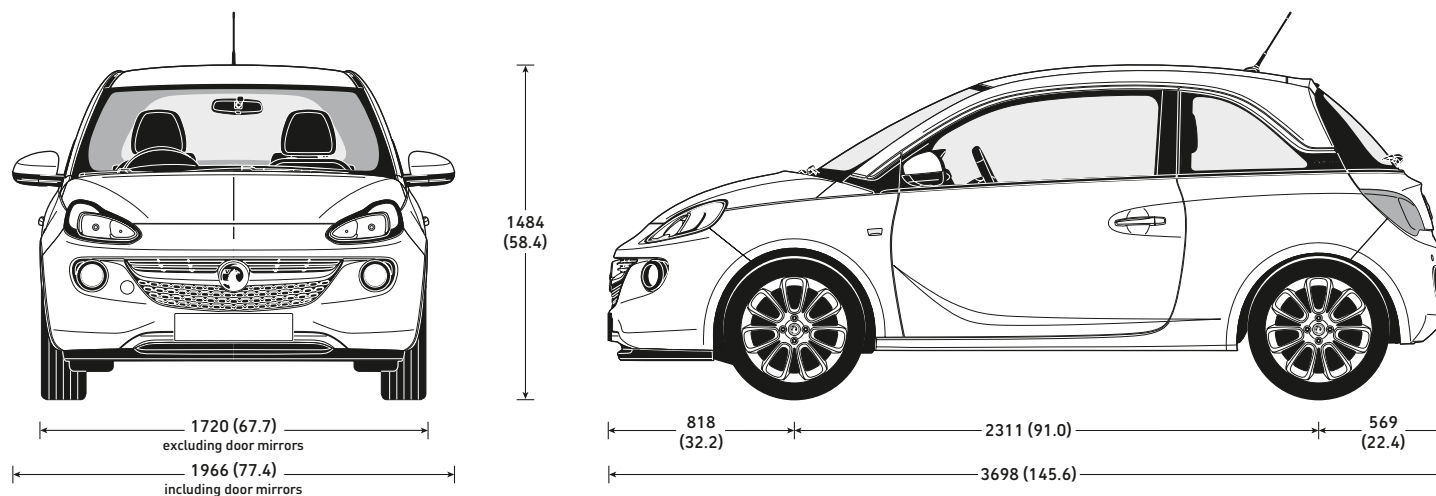

FUEL TANK CAPACITY

- 38 litres (8.4 gallons)

WEIGHTS kg

	Kerbweight
1.2i 16v VVT	1101
1.4i 16v VVT (87PS)	1135
1.4i 16v VVT (100PS)	1135

Kerbweight includes driver at 75kg and 90% full fuel tank.

EXTERIOR DIMENSIONS millimetres (inches)