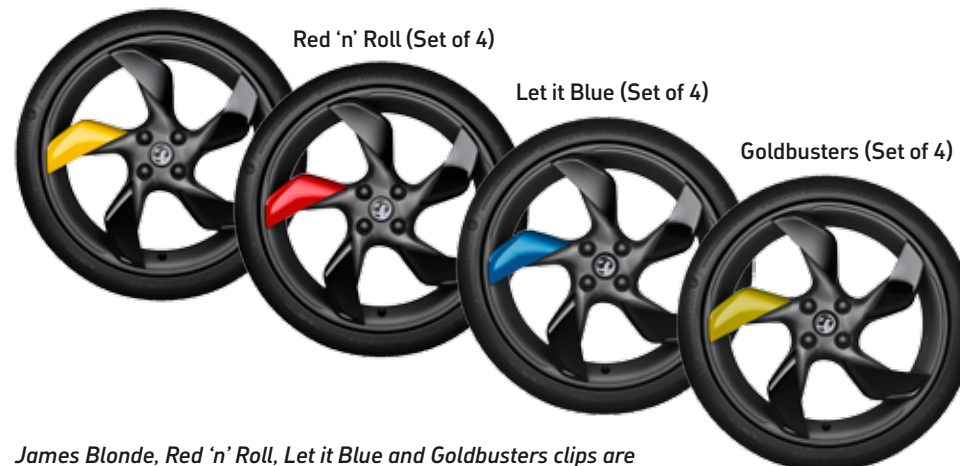

ADAM FEATURES/OPTIONS

TURBINE 18-INCH

Silver Turbine alloy wheels (225/35 R 18 tyres)

	JAM	GLAM	SLAM	Price (£) exc. VAT	Total (£) inc. VAT
	☐	☐	☐	750.00	900.00
				666.67	800.00

TWISTER 18-INCH

Technical Grey Twister alloy wheels with I'll be Black clips (225/35 R 18 tyres)

	JAM	GLAM	SLAM	Price (£) exc. VAT	Total (£) inc. VAT
	☐	☐	☐	750.00	900.00
				666.67	800.00

Technical Grey Twister alloy wheels with White my Fire clips (225/35 R 18 tyres)

	JAM	GLAM	SLAM	Price (£) exc. VAT	Total (£) inc. VAT
	☐	☐	☐	750.00	900.00
				666.67	800.00

Manoogian Twister alloy wheels with I'll be Black clips (225/35 R 18 tyres)

	JAM	GLAM	SLAM	Price (£) exc. VAT	Total (£) inc. VAT
	☐	☐	☐	750.00	900.00
				666.67	800.00

Manoogian Twister alloy wheels with White my Fire clips (225/35 R 18 tyres)

	JAM	GLAM	SLAM	Price (£) exc. VAT	Total (£) inc. VAT
	☐	☐	☐	750.00	900.00
				666.67	800.00

○ = Optional at extra cost.

TYRE RATING

Tyre size	Fuel efficiency group	Wet grip performance	External noise	
			Measured (dB)	Group
195/55 R 16	B-C	B	71	
215/45 R 17	C	B	71	
225/35 R 18	C	B	77	

Tyre rating according to EU Regulation 1222/2009

James Blonde (Set of 4)

James Blonde, Red 'n' Roll, Let it Blue and Goldbusters clips are optional at no extra cost with any of the Twister alloy wheel designs.