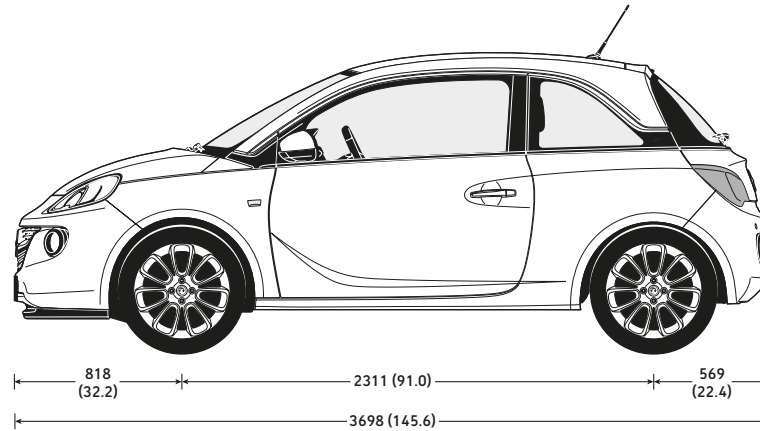

ADAM SPECIFICATIONS

EXTERIOR DIMENSIONS millimetres (inches)

ADAM

ADAM ROCKS

LOADSPACE DIMENSIONS mm (inches)

Maximum length (behind rear seats)	462 (18.2)
Maximum length (rear seats folded)	1041 (41.0)
Maximum width	963 (37.9)
Width between wheel arches	954 (37.6)
Maximum height	874 (34.4)