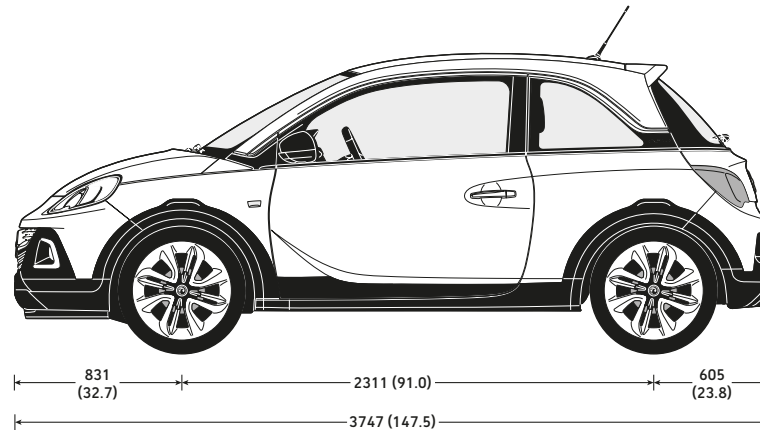

ADAM SPECIFICATIONS

EXTERIOR DIMENSIONS millimetres (inches)

ADAM

ADAM ROCKS

LOADSPACE DIMENSIONS mm (inches)

Maximum length (behind rear seats)	462 (18.2)
Maximum length (rear seats folded)	1041 (41.0)
Maximum width	963 (37.9)
Width between wheel arches	954 (37.6)
Maximum height	874 (34.4)