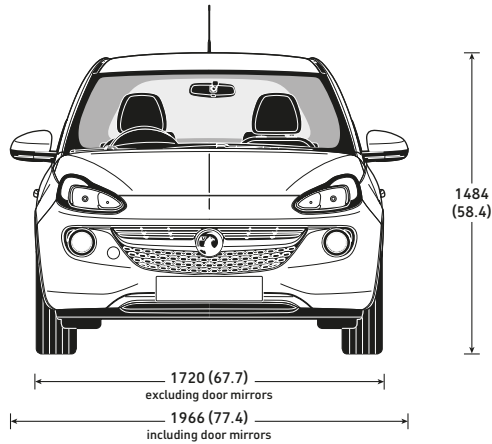

ADAM SPECIFICATIONS

EXTERIOR DIMENSIONS millimetres (inches)

ADAM

ADAM ROCKS

LOADSPACE DIMENSIONS mm (inches)

Maximum length (behind rear seats)	462 (18.2)
Maximum length (rear seats folded)	1041 (41.0)
Maximum width	963 (37.9)
Width between wheel arches	954 (37.6)
Maximum height	874 (34.4)