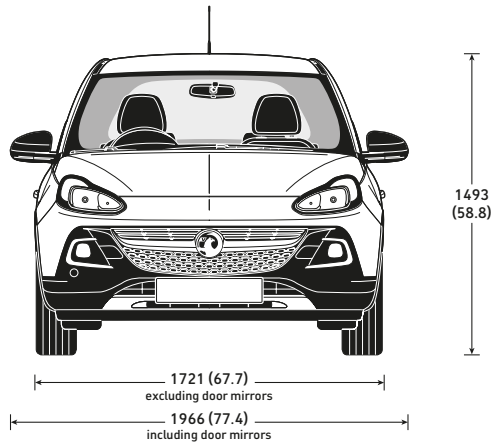

ADAM SPECIFICATIONS

EXTERIOR DIMENSIONS millimetres (inches)

ADAM

ADAM ROCKS

LOADSPACE DIMENSIONS mm (inches)

Maximum length (behind rear seats)	462 (18.2)
Maximum length (rear seats folded)	1041 (41.0)
Maximum width	963 (37.9)
Width between wheel arches	954 (37.6)
Maximum height	874 (34.4)