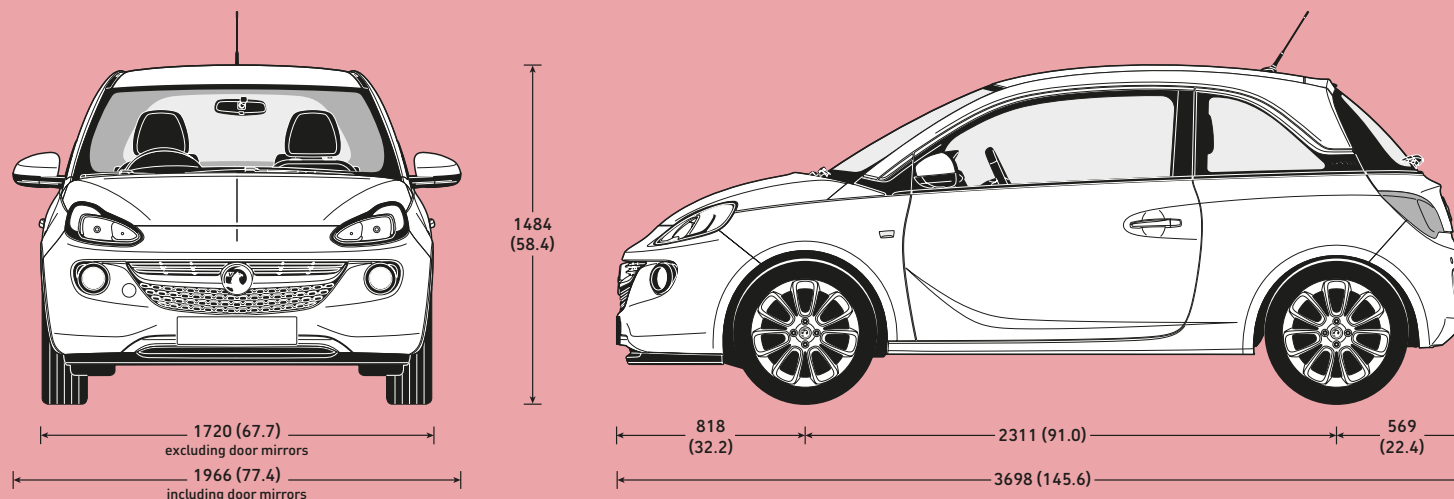

Front: Independent. MacPherson struts with gas-pressure dampers and coil springs. Anti-roll bar.

Rear: Compound crank with coil springs and gas-pressure dampers.

BRAKING AND STABILITY

- Electronic Stability Programme – switchable on ADAM S models
- Cornering brake control
- Straight line stability control
- Anti-lock Braking System (ABS)
- Electronic brakeforce distribution
- Emergency brake assist
- Dual circuit, diagonally split braking system
- ADAM S models feature red calipers

1.2i (70PS)/1.4i (87PS)

Front ventilated discs: 257mm diameter

Rear drums: 203mm diameter

1.4i (100PS)

Front ventilated discs: 257mm diameter

Rear drums: 228mm diameter

1.0i Turbo (115PS)

Front ventilated discs: 284mm diameter

Rear drums: 228mm diameter

1.4i Turbo (150PS)

Front ventilated discs: 308mm diameter

Rear discs: 264mm diameter

FUEL TANK CAPACITY

- 38 litres (8.4 gallons)

GROSS VEHICLE WEIGHTS kg

1.2i (70PS)	1470
1.4i (87PS)	1480
1.4i (100PS)	1480
1.0i Turbo (115PS)	1510
1.4i Turbo (150PS)	1565

Gross vehicle weight is the total permissible weight of the vehicle including passengers and luggage. The maximum roof rack loading should not exceed 50kg.

TYRE RATING

Tyre size	Fuel efficiency group	Wet grip performance	External noise	
			Measured (dB)	Group
195/55 R 16	B-C	B	71	(A)
215/45 R 17	C	B	71	(A)
225/35 R 18	C	B	77	(B)

Tyre rating according to EU Regulation 1222/2009

EXTERIOR DIMENSIONS millimetres (inches)

LOADSPACE DIMENSIONS

	millimetres (inches)
Maximum length (behind rear seats)	462 (18.2)
Maximum length (rear seats folded)	1041 (41.0)
Maximum width	963 (37.9)
Width between wheel arches	954 (37.6)
Maximum height	874 (34.4)

LUGGAGE CAPACITIES*

	litres (cu.ft.)
Rear seats up (under luggage compartment cover)	170 (6.0)
Rear seats folded (to upper edge of front seat back)	484 (17.1)
Rear seats folded (to roof)	663 (23.4)

* = Measured using the ECIE method.